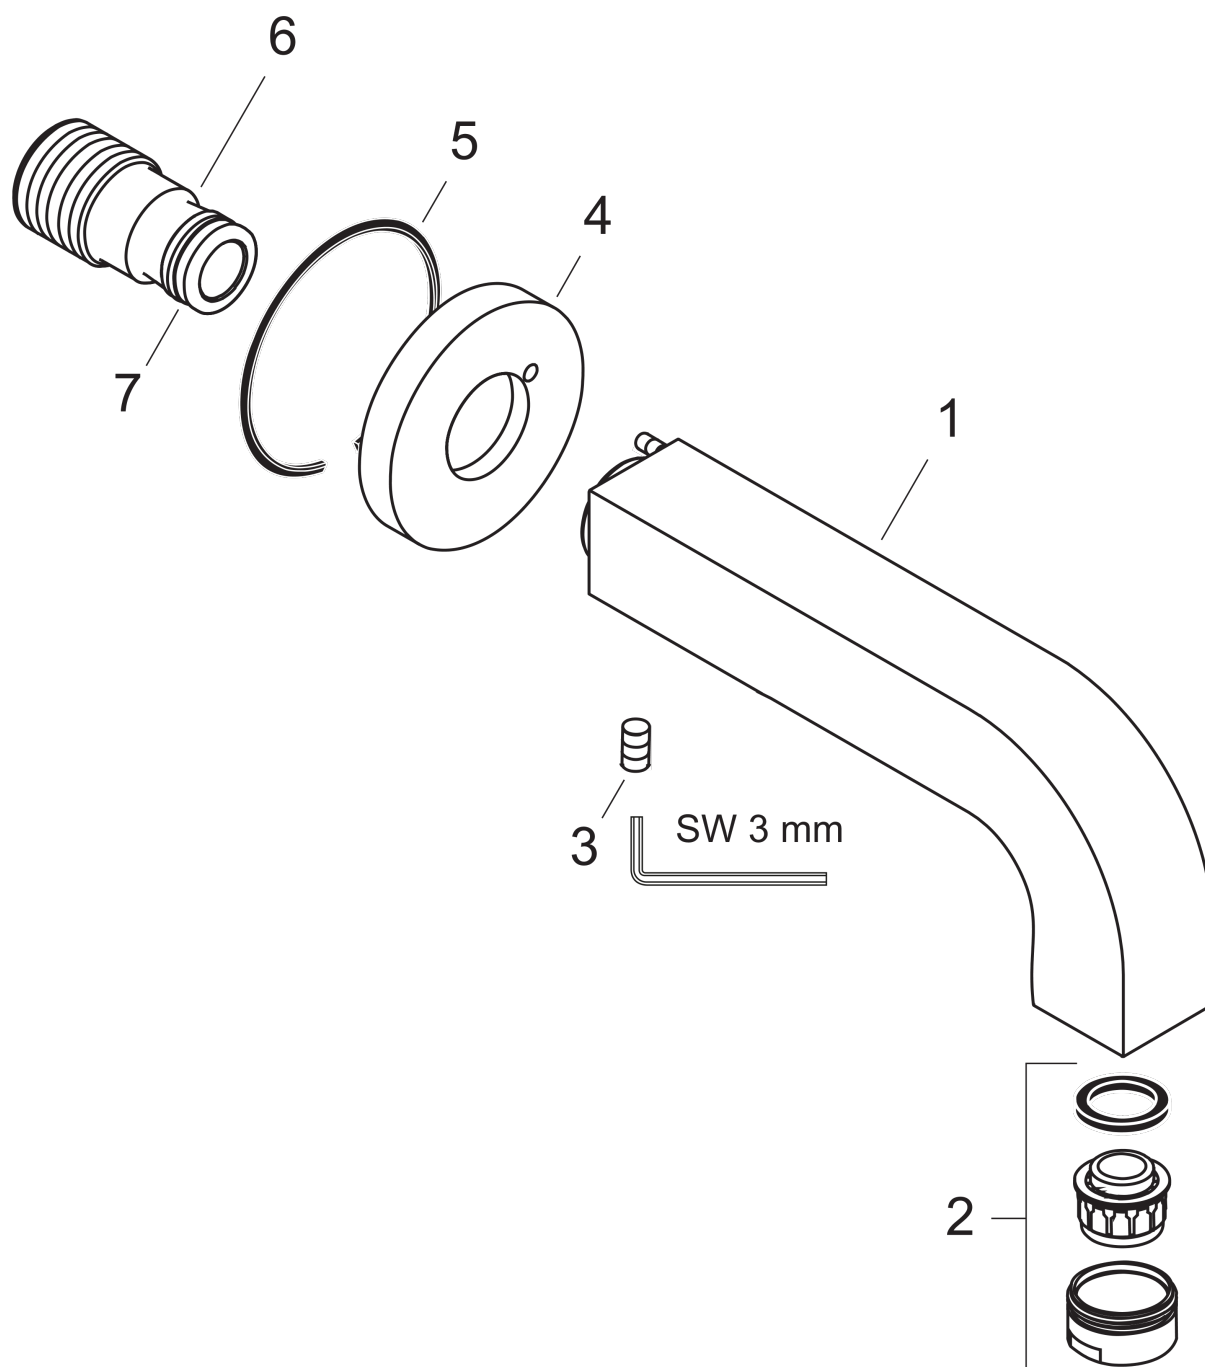

AXOR Citterio
Bath Spout DN20
Surfaces: **Chrome** Article Number: **39411000**

Exploded Drawing

Year of production: **05/04 - 12/13**

AXOR Citterio
Bath Spout DN20
 Surfaces: **Chrome** Article Number: **39411000**

Spare part list

Year of production: **05/04 - 12/13**

Pos.	Description	Article Number	PC	PU
1	spout 220 mm	97239000	21	1
2	aerator M24x1 (25 l/min)	13956000	3	1
3	hollow set screw M6x6	97660000	1	1
4	escutcheon for spout	96756000	11	1
5	seal	97530000	2	1
6	connecting thread	96472000	6	1
7	O-ring 16x2,5	98134000	1	1
a	connecting thread G½	97228000	10	1